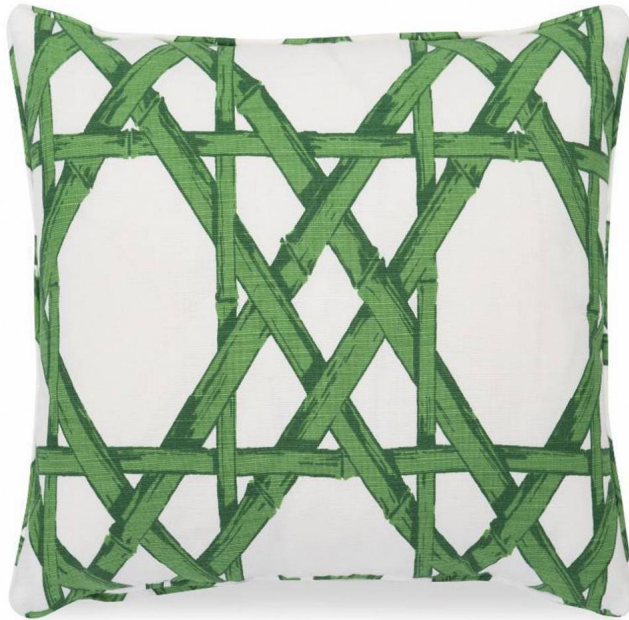

the
M | T company

DT-21-281
21" Flat Sewn
Decorative Throw Pillow